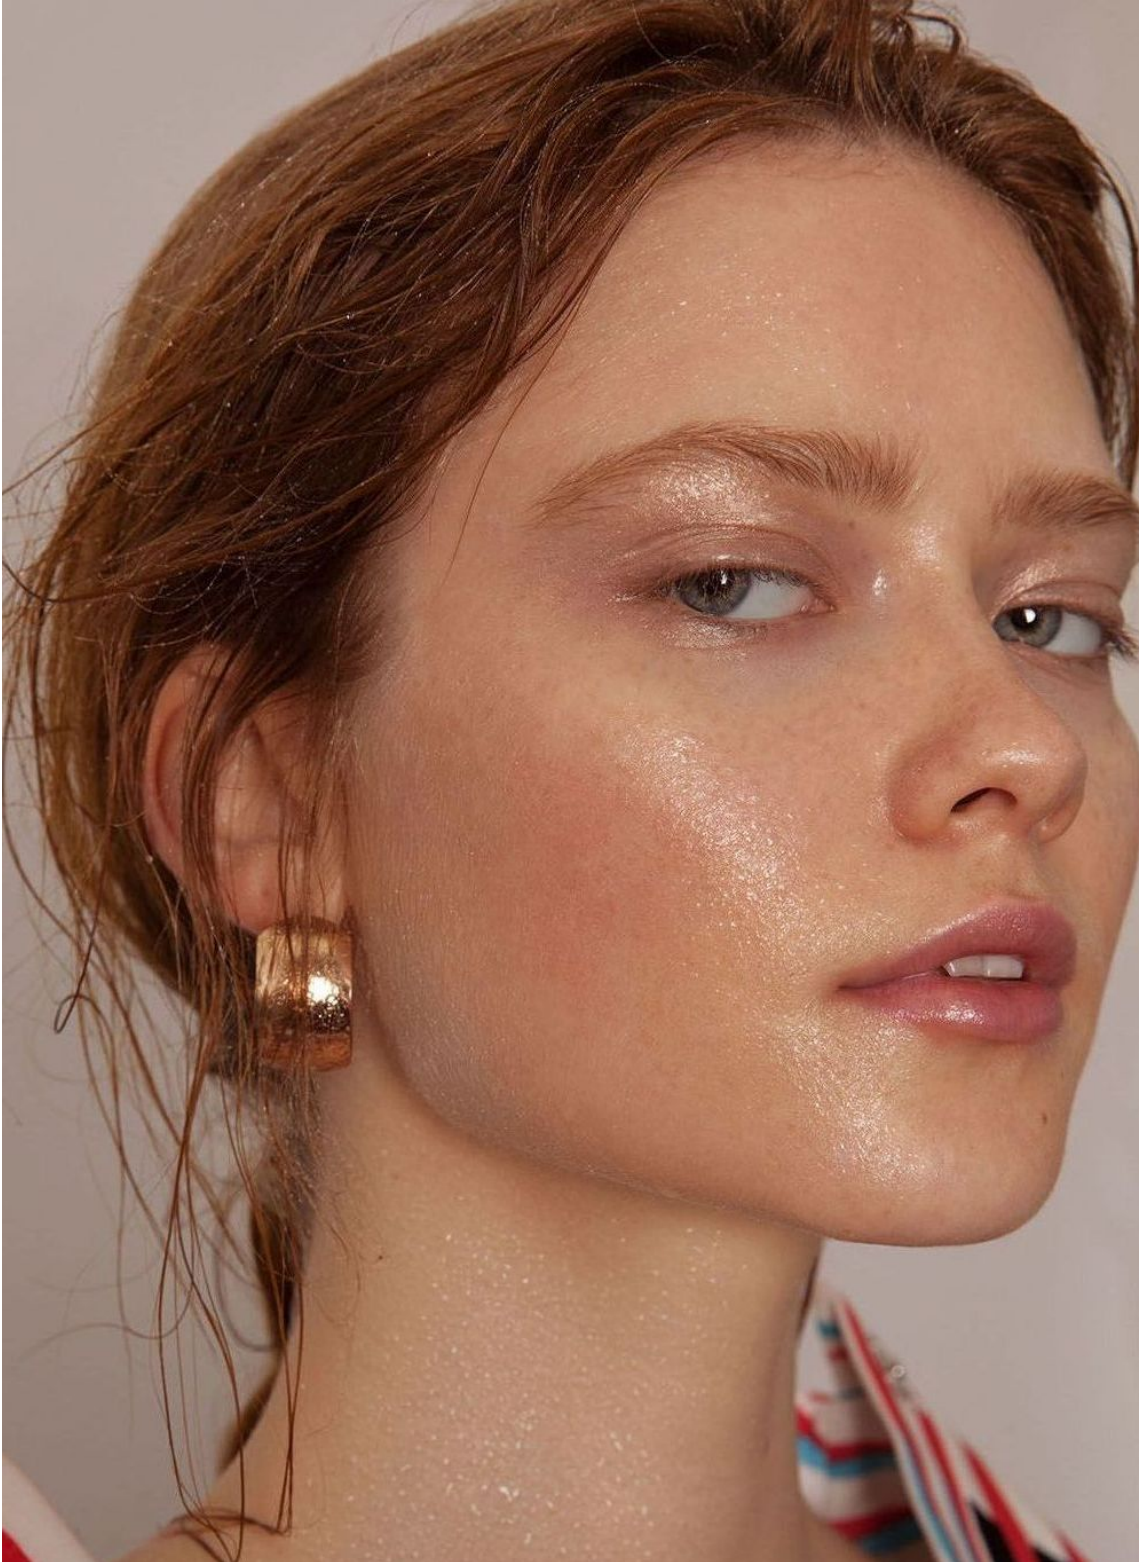

TANYA KOZINA

height 5'10" · bust 32.5" · cup A · waist 24.5" · hips 35.5" · dress 36 EU/6 US/8 UK
shoes size 39.5 EU/8.5 US/6 UK · hair blonde · eyes blue-grey